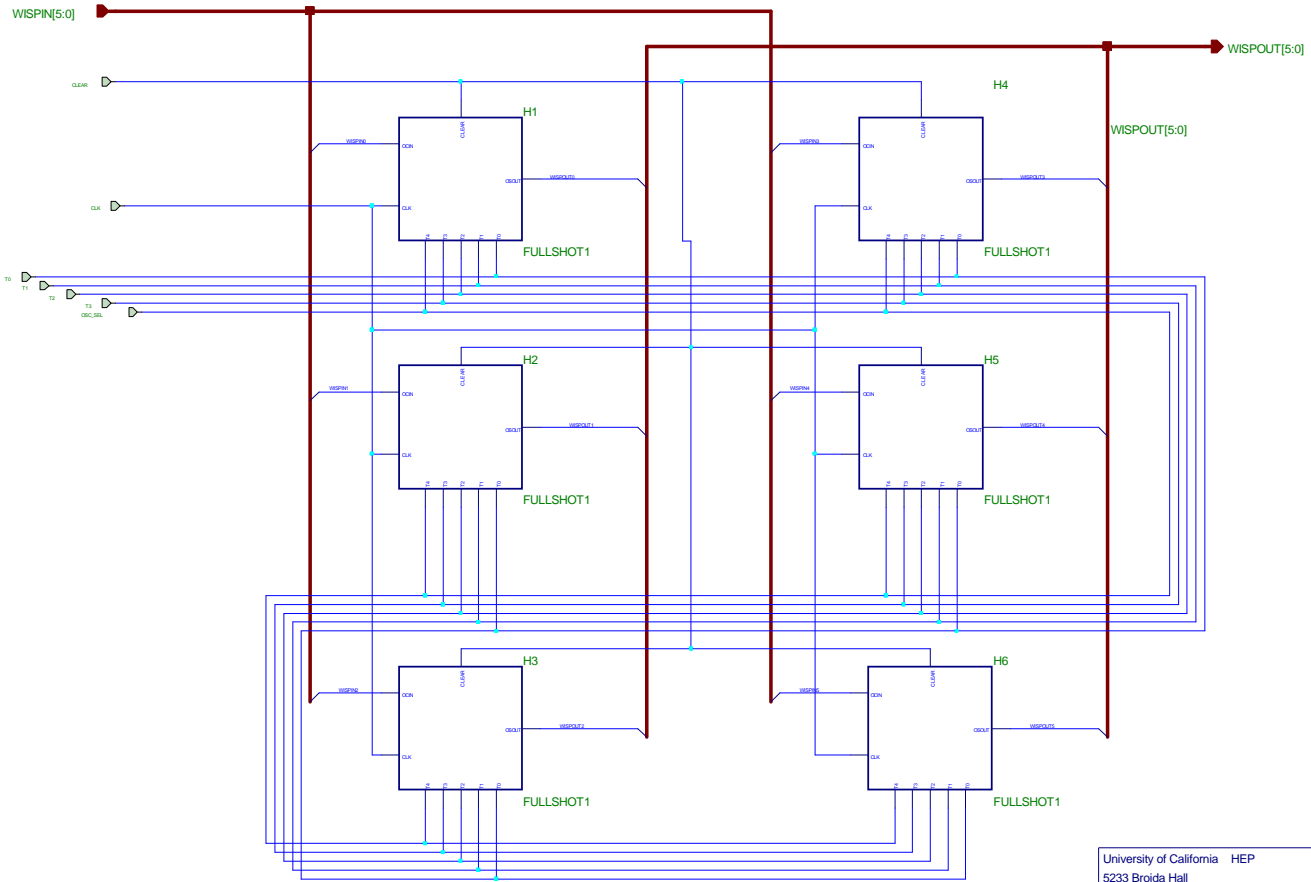

WSP Stretching is required since they may be >20us later than triggers

University of California HEP	Project: TRIGLOGC
5233 Broida Hall	Macro: WISPOS1
Santa Barbara, CA 93106	Date: 10/26/99
Date Last Modified: 11/30/99	