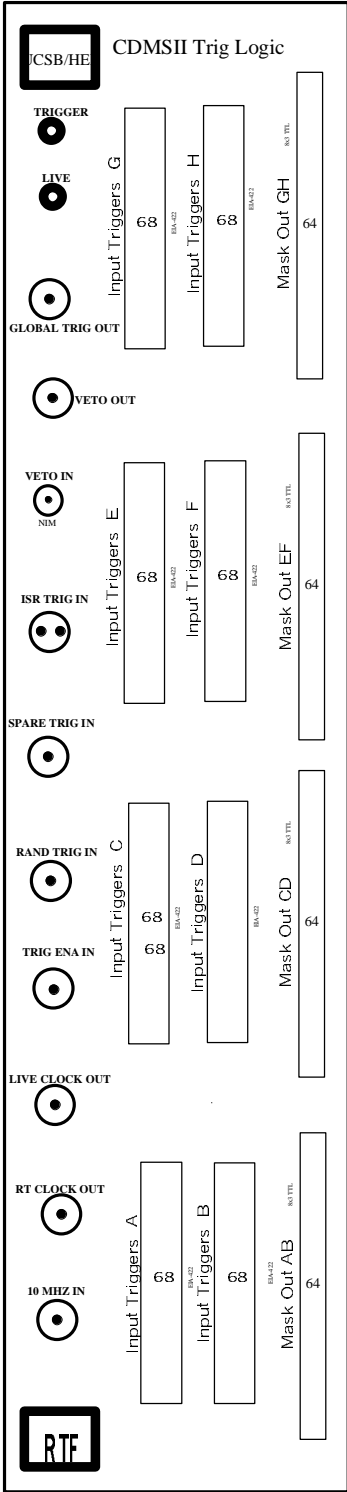

3.6 in

11 in

14.4 in

UCSB HEP

CDMS2 Trigger Logic Bd.

S Burke 8/30/1999 Rev B

See Fermilab 9U Module Assembly Drawing of 10/1998