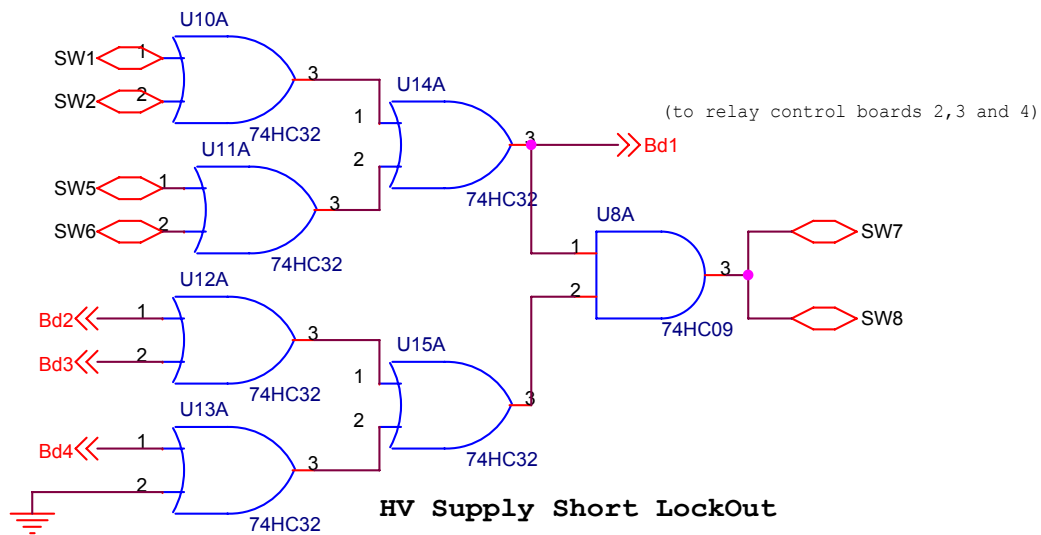

Two of 8ea HV Channels Illustrated

Relays shown in their powered-down states

|   |                        |              |
|---|------------------------|--------------|
| Title   |                        |              |
| <b>High Voltage Current Monitor Multiplexer</b> |                        |              |
| Size  | Document Number        | Rev          |
| A   | 1-02                   | -            |
| Date:   | Monday, March 22, 2004 | Sheet 1 of 1 |