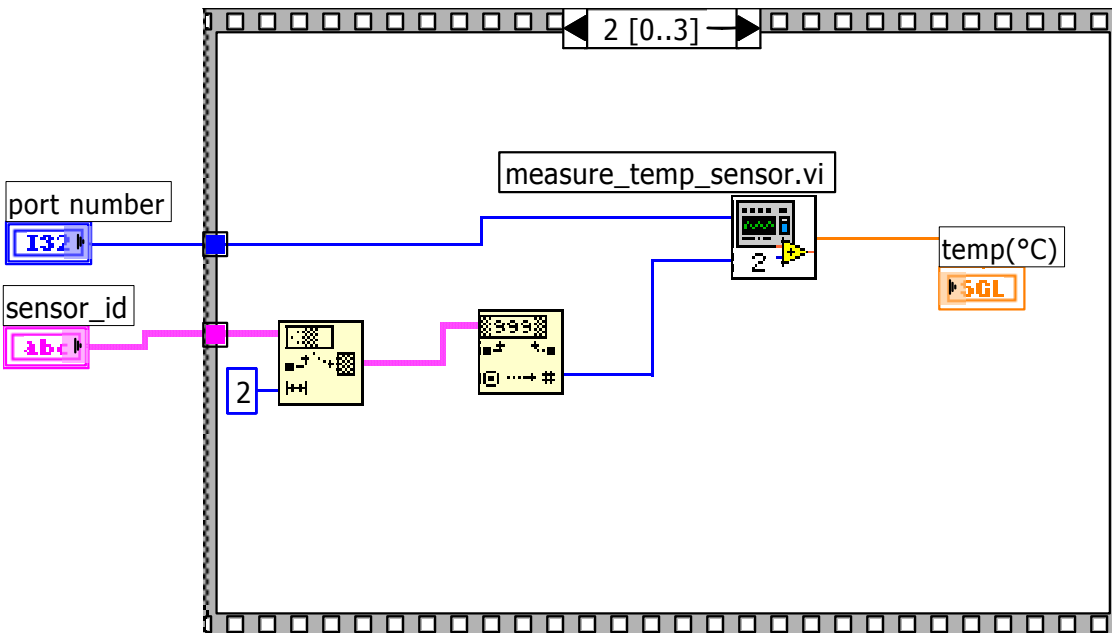

read_temp_sensor.vi
E:\cms\code\read_temp_sensor.vi
Last modified on 4/15/2003 at 2:47 PM
Printed on 6/13/2003 at 12:57 PM

Connector Pane

Front Panel

Controls and Indicators

Block Diagram

read_temp_sensor.vi
E:\cms\code\read_temp_sensor.vi
Last modified on 4/15/2003 at 2:47 PM
Printed on 6/13/2003 at 12:57 PM