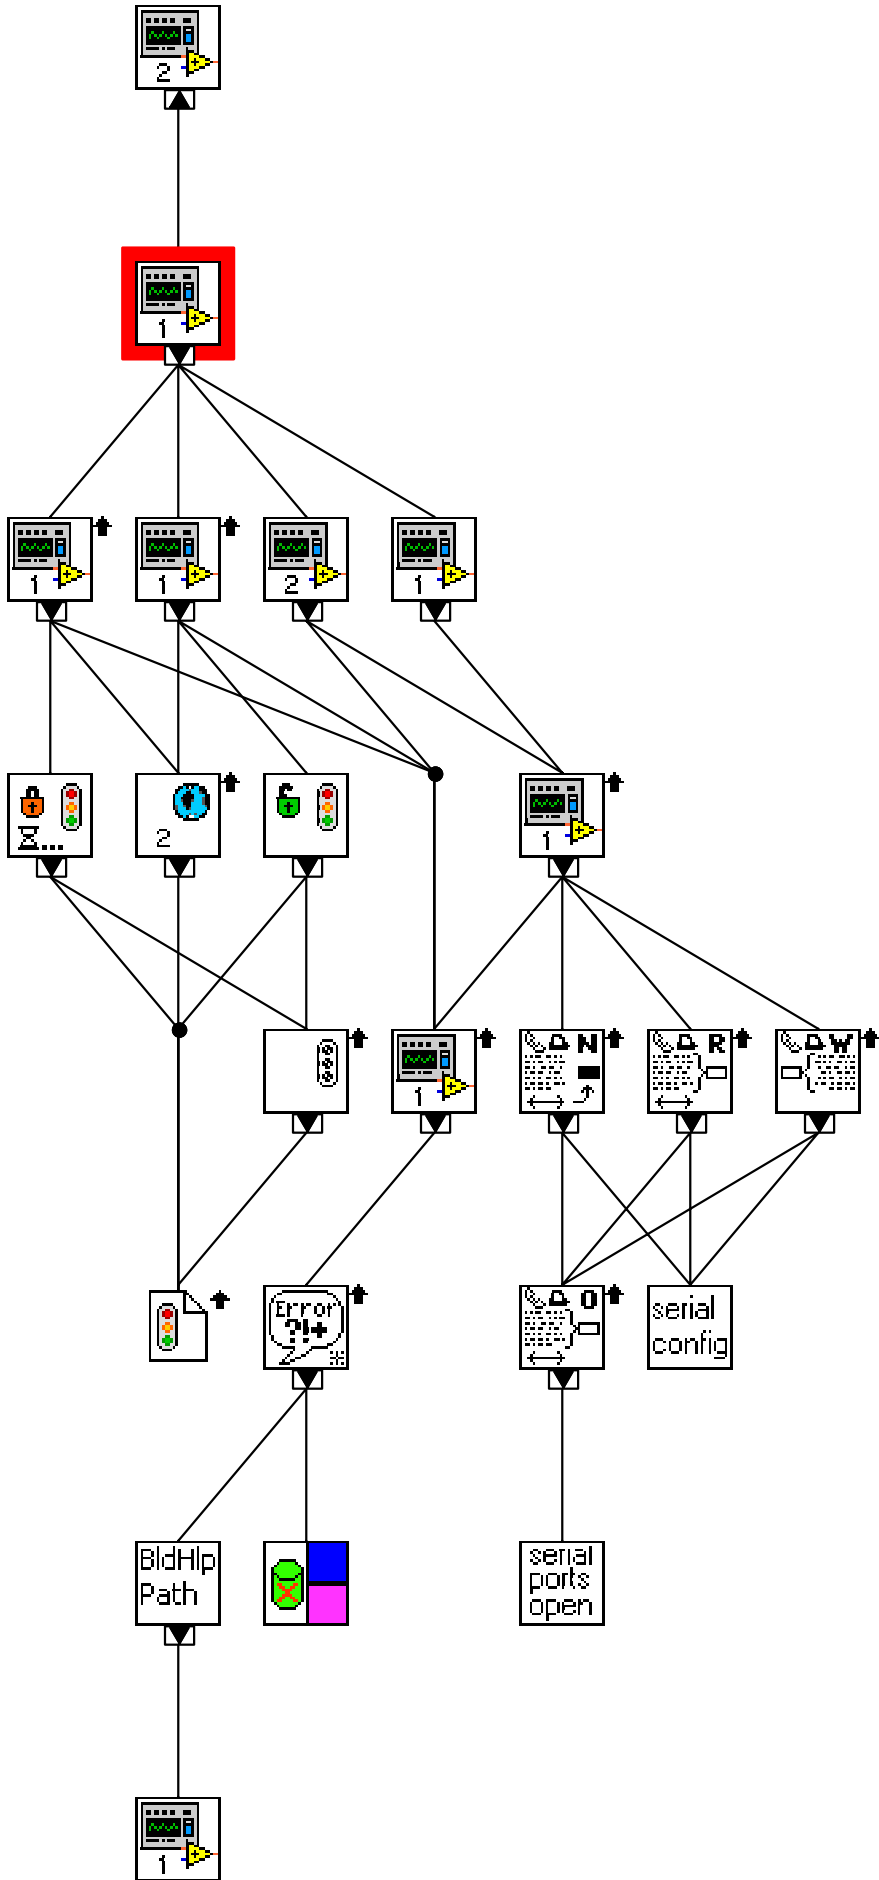

read_temp_sensor.vi
E:\cms\code\read_temp_sensor.vi
Last modified on 4/15/2003 at 2:47 PM
Printed on 6/13/2003 at 12:57 PM

Connector Pane

Front Panel

Controls and Indicators

Block Diagram

read_temp_sensor.vi
E:\cms\code\read_temp_sensor.vi
Last modified on 4/15/2003 at 2:47 PM
Printed on 6/13/2003 at 12:57 PM

read_temp_sensor.vi

E:\cms\code\read_temp_sensor.vi

Last modified on 4/15/2003 at 2:47 PM

Printed on 6/13/2003 at 12:57 PM

Position in Hierarchy

read_temp_sensor.vi
E:\cms\code\read_temp_sensor.vi
Last modified on 4/15/2003 at 2:47 PM
Printed on 6/13/2003 at 12:57 PM

read_temp_sensor.vi

E:\cms\code\read_temp_sensor.vi

Last modified on 4/15/2003 at 2:47 PM

Printed on 6/13/2003 at 12:57 PM

List of SubVIs

address_temp_sensor.vi

E:\cms\code\address_temp_sensor.vi

measure_temp_sensor.vi

E:\cms\code\measure_temp_sensor.vi

Lock_serial_port_semaphore.vi

E:\cms\code\Lock_serial_port_semaphore.vi

Unlock_serial_port_semaphore.vi

E:\cms\code\Unlock_serial_port_semaphore.vi

History

"read_temp_sensor.vi History"