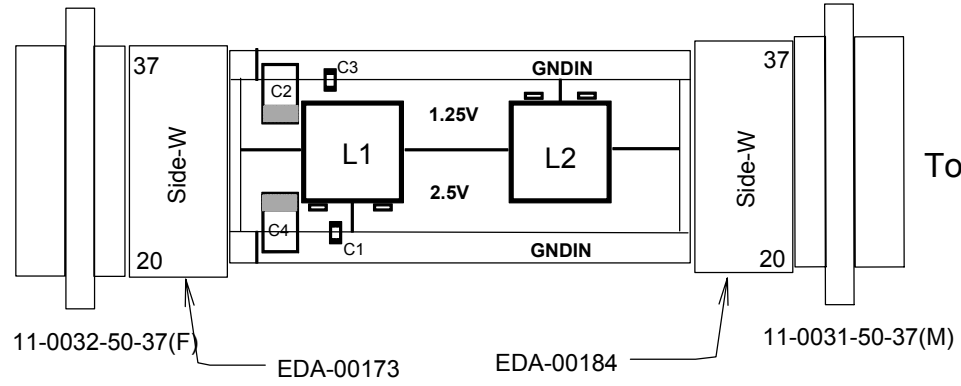

To Rod Pwr Connector

To Power Supply Cable

UCSB HEP Group

TITLE

CMS ROD PWR LOW PASS FILTER

SIZE	CAGE CODE	DWG NO	REV
A			
SCALE			SHEET