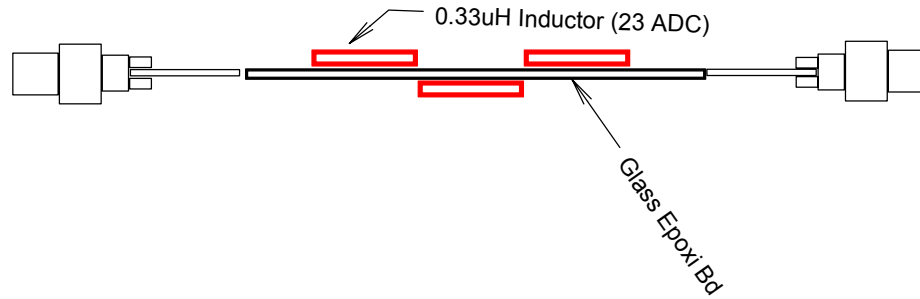

To Rod Pwr Connector

To Power Supply Cable

UCSB HEP Group

TITLE

CMS ROD PWR LOW PASS FILTER

SIZE	CAGE CODE	DWG NO	REV
A			
SCALE			SHEET