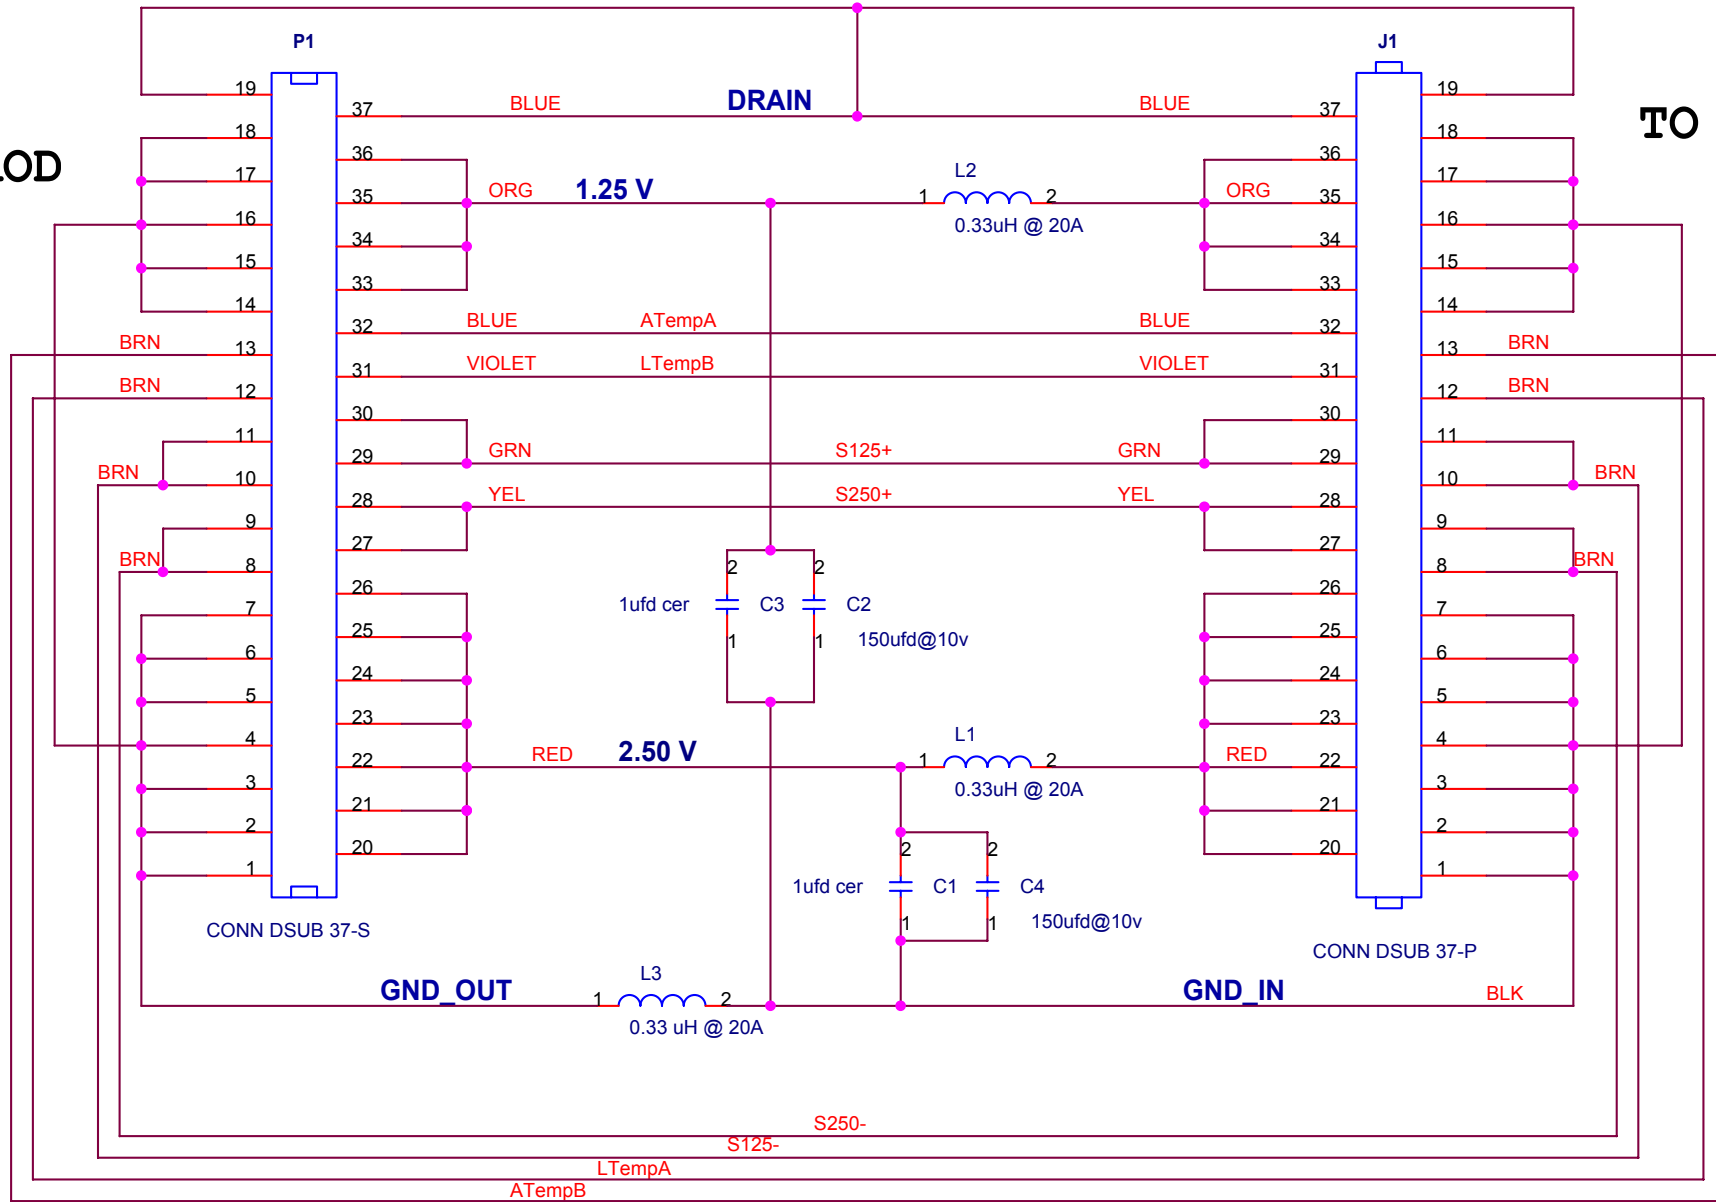

TO ROD

TO P/S

Parts List [lpfilterparts1.xls] and Schematic [cmslpfill.dsn]
 , Assembly [LPFilter.tcw].

Title		
CMS ROD Pwr Filter		
Size	Document Number	Rev
A	1-02	A
Date:	Wednesday, June 16, 2004	Sheet 1 of 1