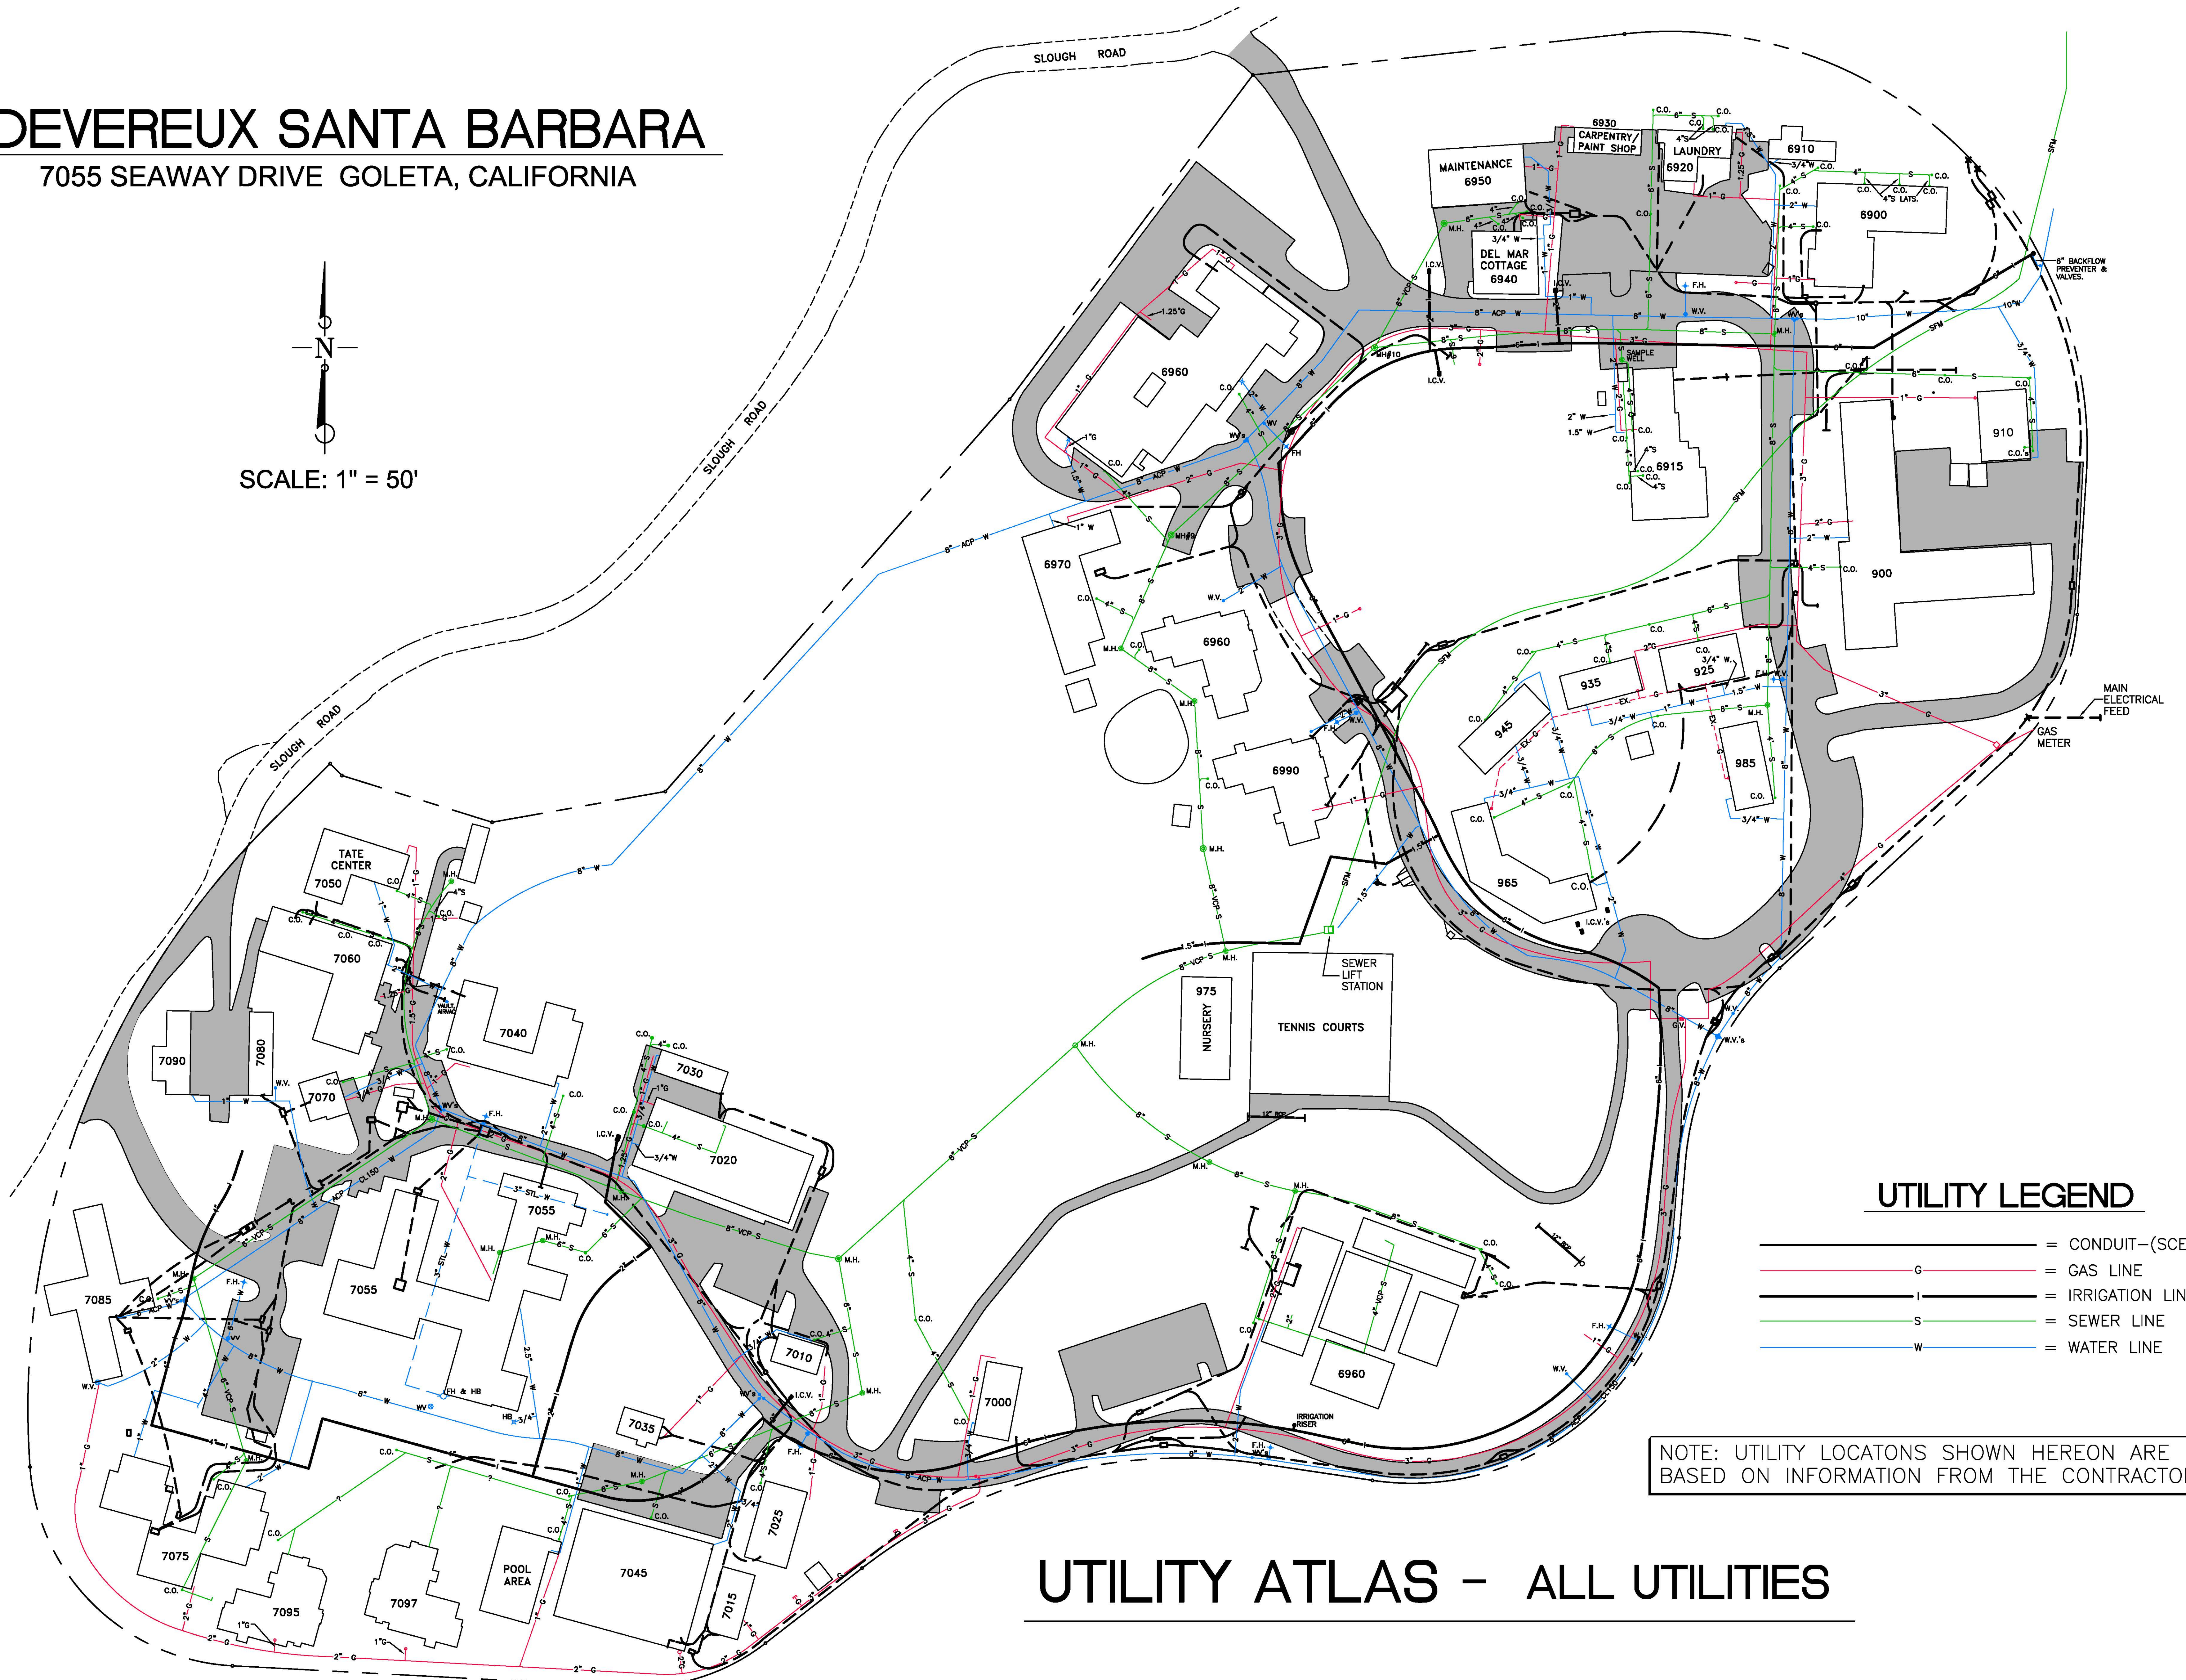

DEVEREUX SANTA BARBARA

7055 SEAWAY DRIVE GOLETA, CALIFORNIA

UTILITY LEGEND

- = CONDUIT—(SCE, COMM, CCTV)
- = GAS LINE
- = IRRIGATION LINE
- = SEWER LINE
- = WATER LINE

NOTE: UTILITY LOCATIONS SHOWN HEREON ARE BASED ON INFORMATION FROM THE CONTRACTOR.

UTILITY ATLAS - ALL UTILITIES